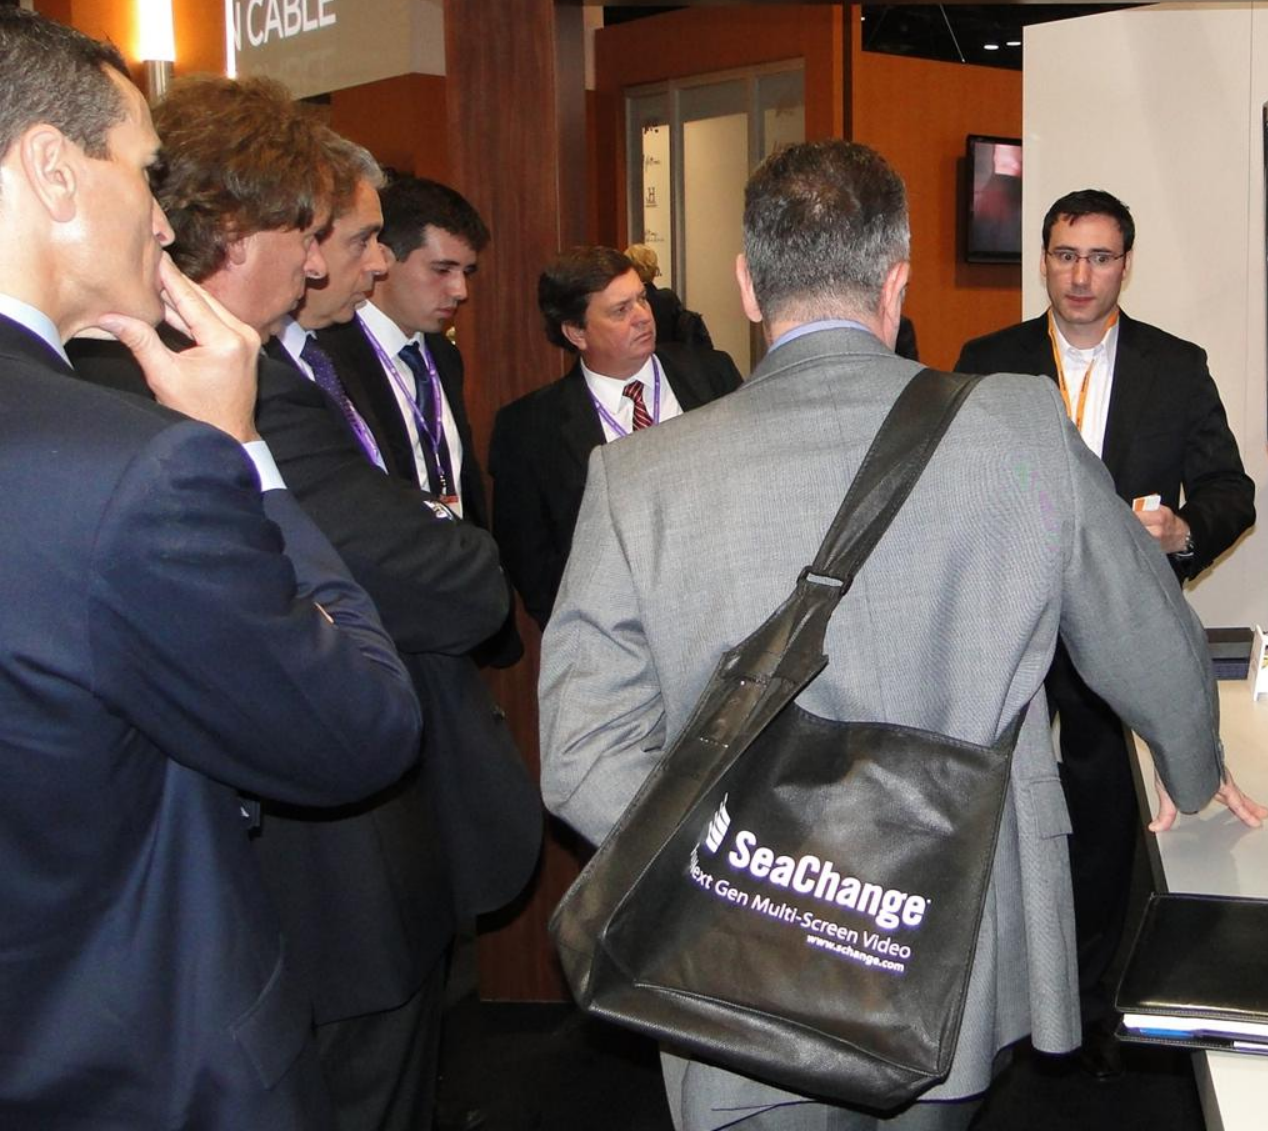

WITH
CABLE

Bridging the Gap to Multi-Screen

SeaChange
Next Gen Multi-Screen Video
www.seachange.com