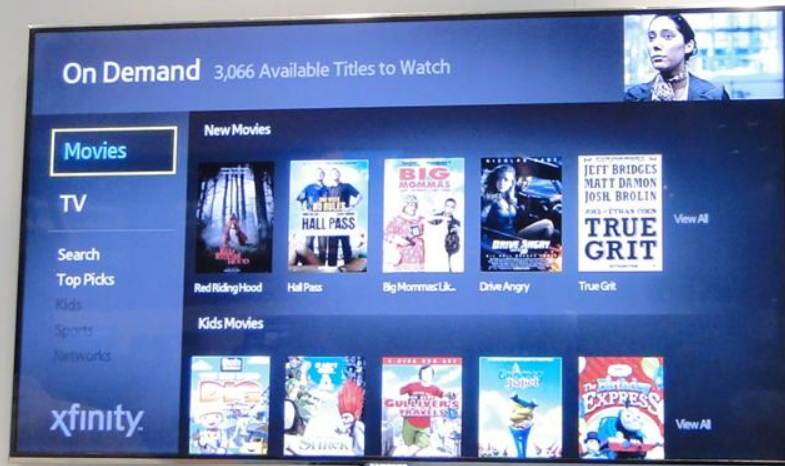

ion

xfinity App on Smart TV

Live Open